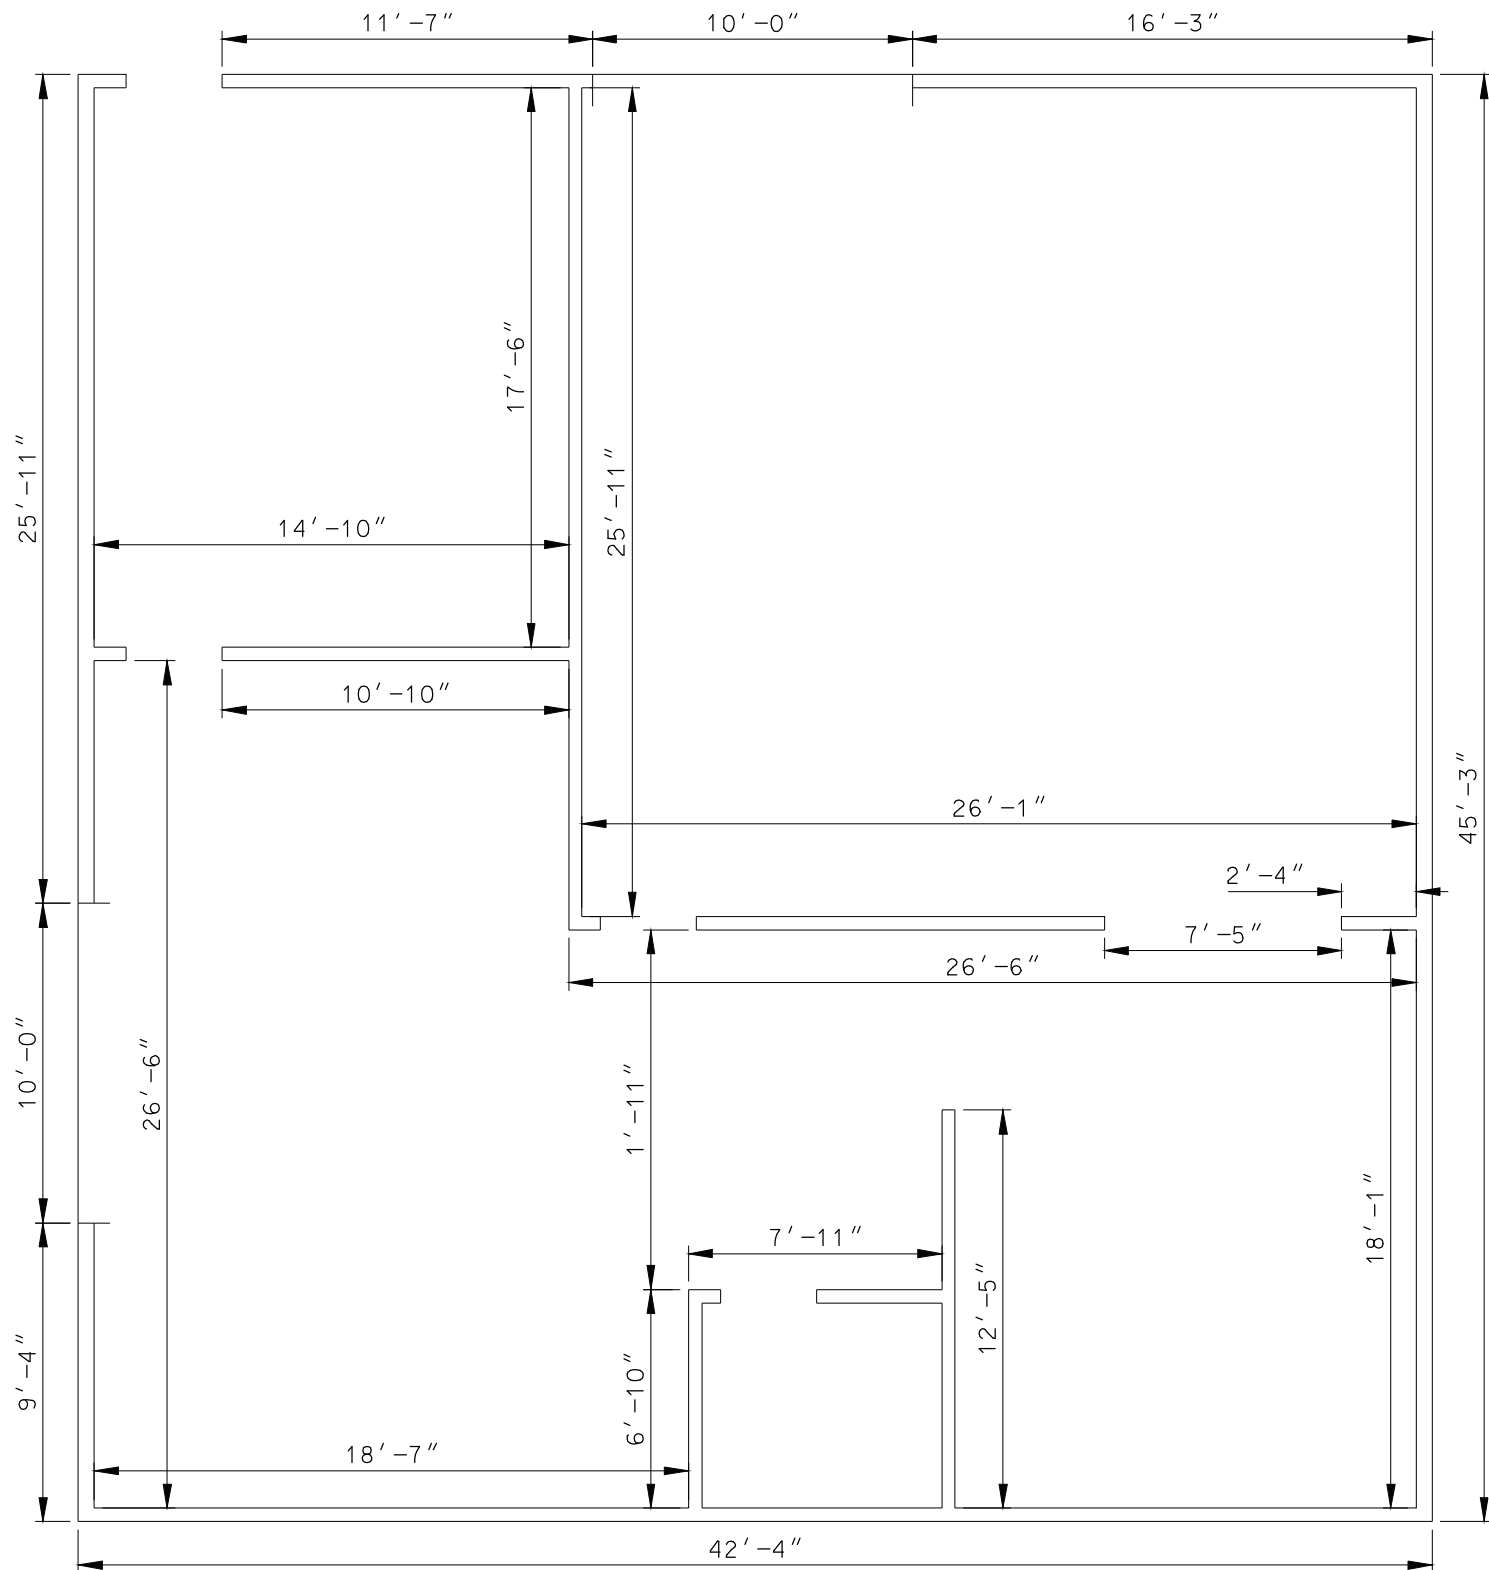

VICINITY MAP

LOCATION MAP

SITE MAP

SCALE: 1" = 6'

SCALE: 1" = 6'