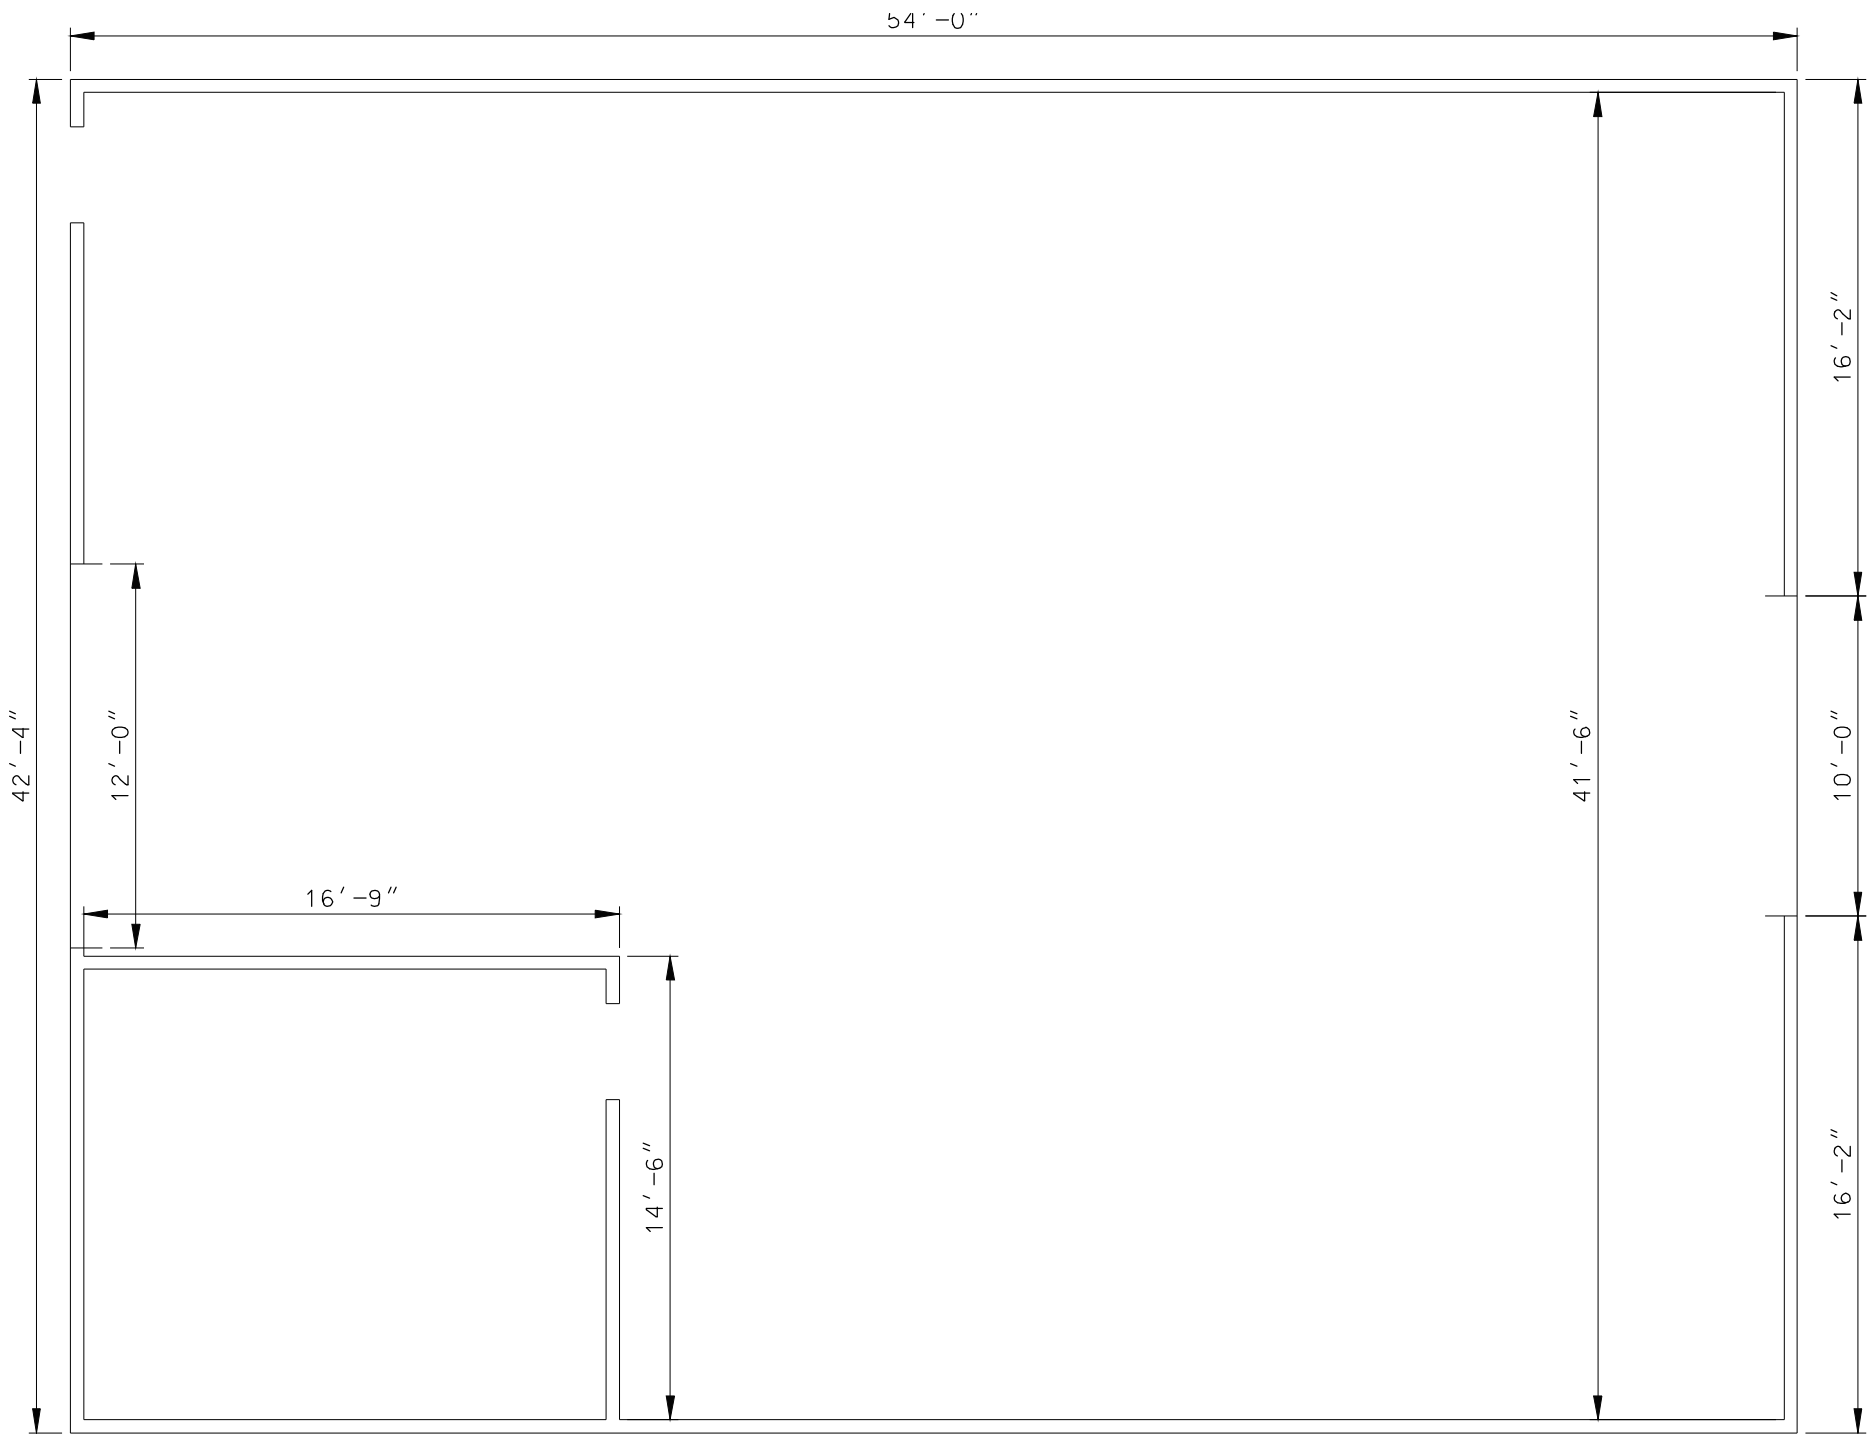

VICINITY MAP

LOCATION MAP

SITE MAP

SCALE: 1" = 6'

SCALE: 1" = 6'