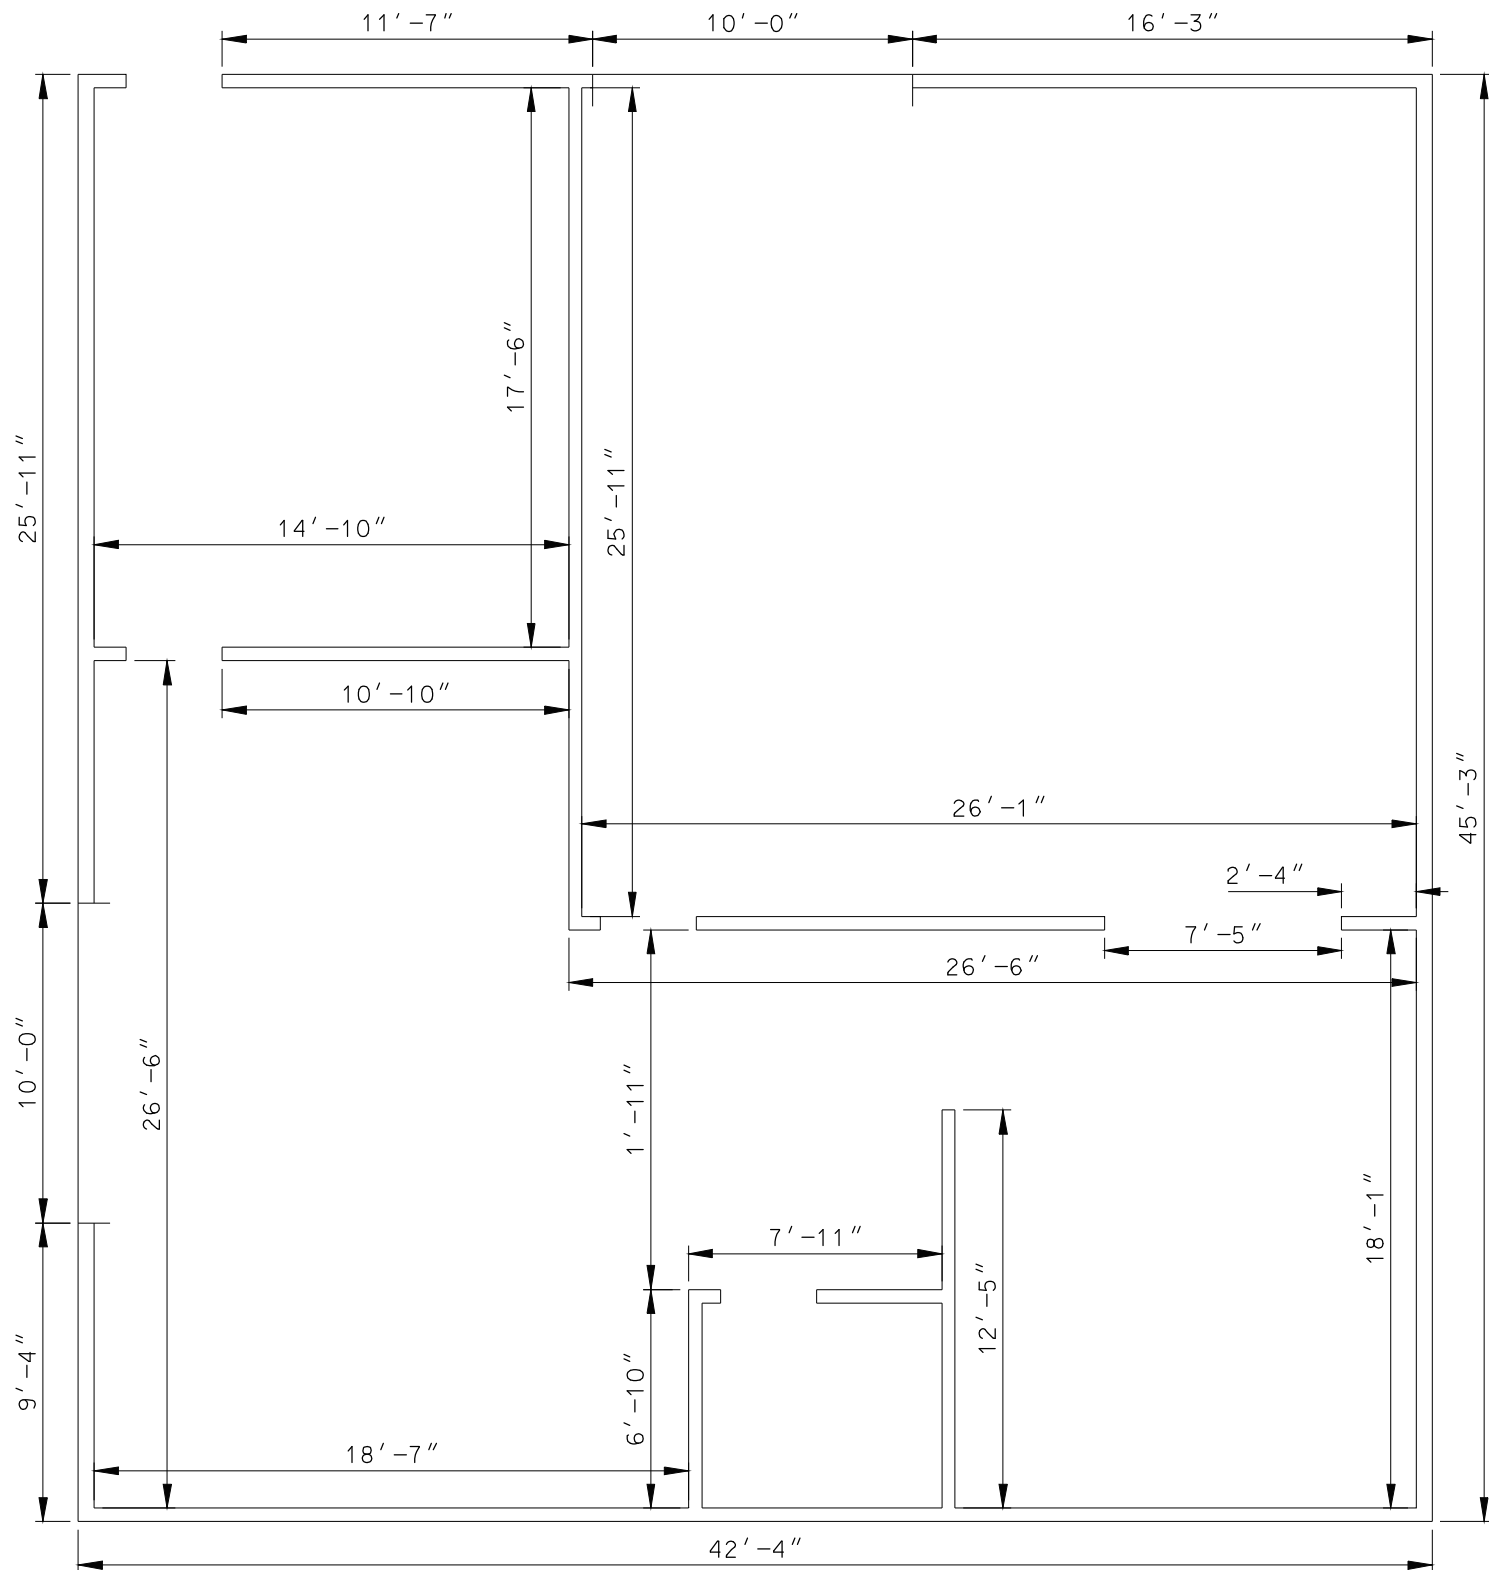

VICINITY MAP

LOCATION MAP

SITE MAP

SCALE: 1" = 6'